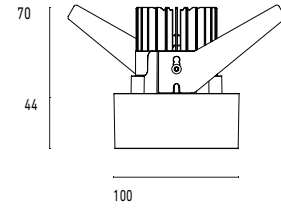

101 10 000202.021

Model

Name	Mono 100 Type 2 Recessed Downlighter
Finish	Structured Black
Area	Indoor

System

Power (Luminaire)	12W
Power (System)	14W
Voltage	240V-AC
Optics	Rotationally Symmetrical Direct 60°
Colour Temperature	2700°K
Luminous Flux	981lm
TM30	Rf95 Rg103
CRI	Ra97
Lumen Maintenance	L90 B10 50000hrs
Chromacity	<3 McAdam Step Ellipse
Articulation	Fixed
Cut-Out	
Ingress Protection	IP44
Control Device	Remote Fixed Output (Included)
Class	III